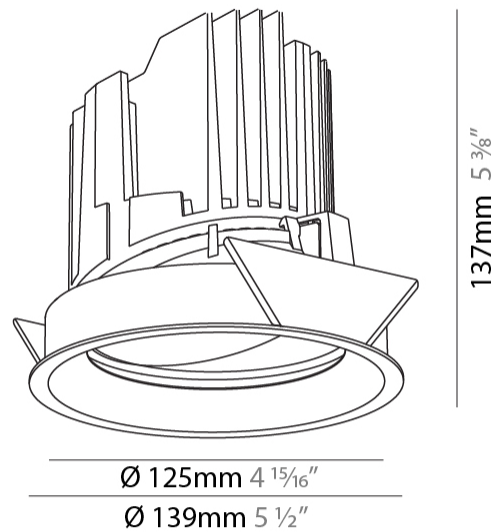

PHYSICAL

Shape: Round
Diameter (mm): 139
Diameter (in): 5 1/2
Height (mm): 137
Height (in): 5 3/8
Ceiling Thickness (mm): 10 / 12.5 / 15
Ceiling Thickness (in): 3/8 or 1/2 or 9/16
Min. Recessing Depth (mm): 150
Min. Recessing Depth (in): 5 7/8
Light Distribution: Adjustable / Downlight
Weight (kg): 0.805
Weight (lbs): 1.77
Fixture Finish: SSR / BKV / CWI / CRY / HAB / LAG / UFT / ITA / RUA / RUR / MIC / FTG / MYG / TWT / LOD / PUS / FRO / FUP / KIA / POP / BLS / SPG / MEY / GOH / GUM / CHC / COM / ABZ / JAG / OBR / MOS / ROR
Fixture Material: Aluminum Die Cast
Cut-out Measurements: 130mm / 5 1/8"

ELECTRICAL

Lamp Type: LED (Zhaga Standard)
Input Wattage (W): 13.2 / 16.5
Total Output Wattage (W): 12 / 14
Dimming: Tri-Mode (Non-Dimming and Phase Dimming (120Vac only) and 0-10V Dimming)
Driver Included: No
Driver Location: Recessed Housing
Driver Type: Constant Current - Universal
Driver Class: Class 2
Housing: See components
Input Voltage (V): 120 - 277
Constant Current (MA): 350

LED

Number of LEDs: 1
Color Temperature (°K): 2700 / 3000 / 3500 / 4000
Max. Delivered Lumen (lm): 870 / 970 / 1039 / 1060
Nominal Lumen (lm): 960 / 1070 / 1156 / 1180
CRI: >90 CRI
Efficiency (%): 0.905
Lamp Life (hrs): 50000

OPTICAL

Reflector°: 10
Optic°: Lens Pack - No Lens
Adjustability: Rotational 355°; Tilt 30°

RATINGS AND CERTIFICATIONS

Certified By: CSA Certified to UL and CSA Standards
IP rating: IP20